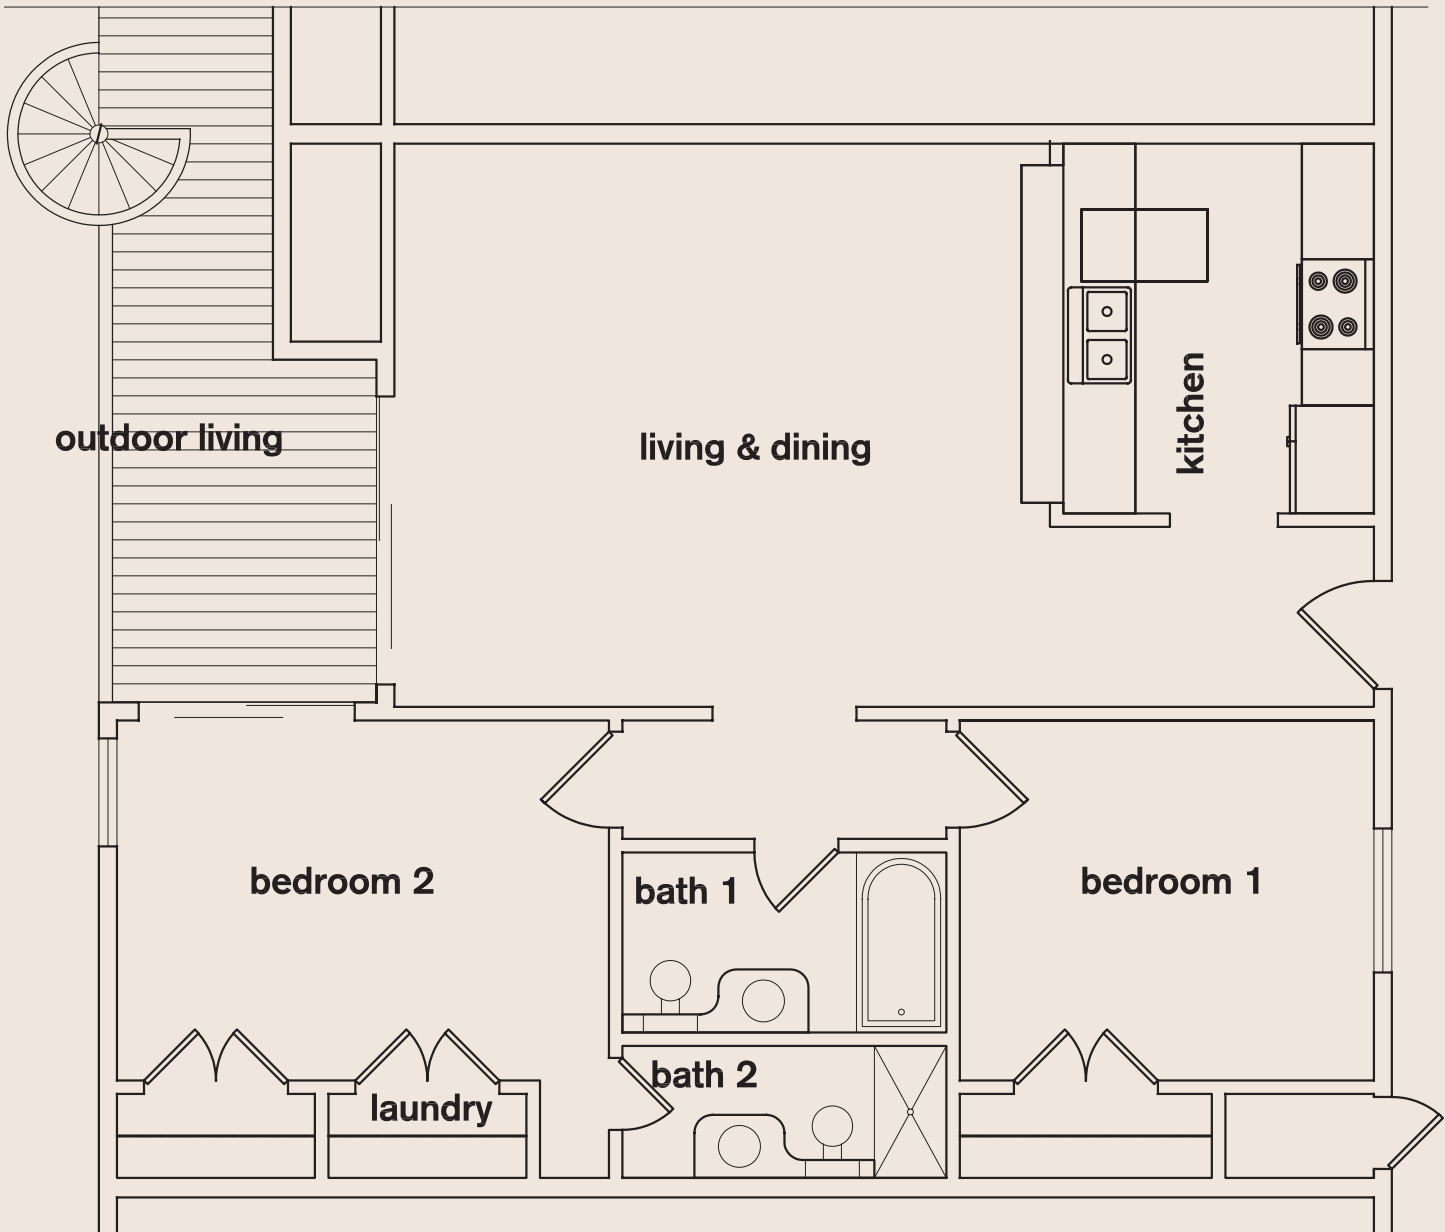

2 Bedroom / 2 Bath / Middle Unit

ENGLANDPARTNERS

Guy England
[512] 740.4536
guyengland@sbcglobal.com