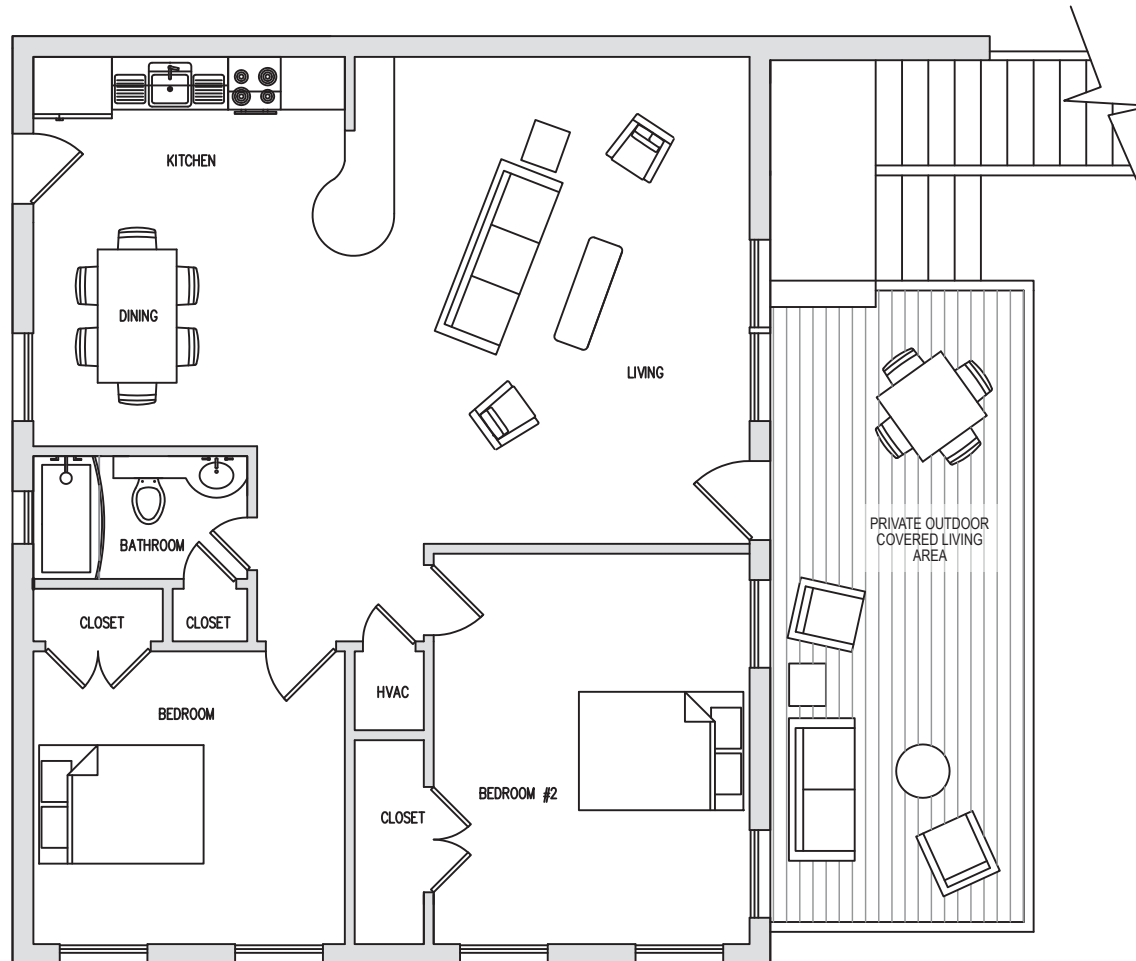

Think *Hip*
Think *Urbane*
Think *Terrace*

- Private, Covered Outdoor Living Areas
- Incredible Central Location
- Downtown Views
- Beautiful Courtyard
- Remarkable Landscaping With Mature Trees

- Stylish Lighting
- Modern Fixtures
- W/D Connections
- Hardwood Floors
- Stainless Appliances