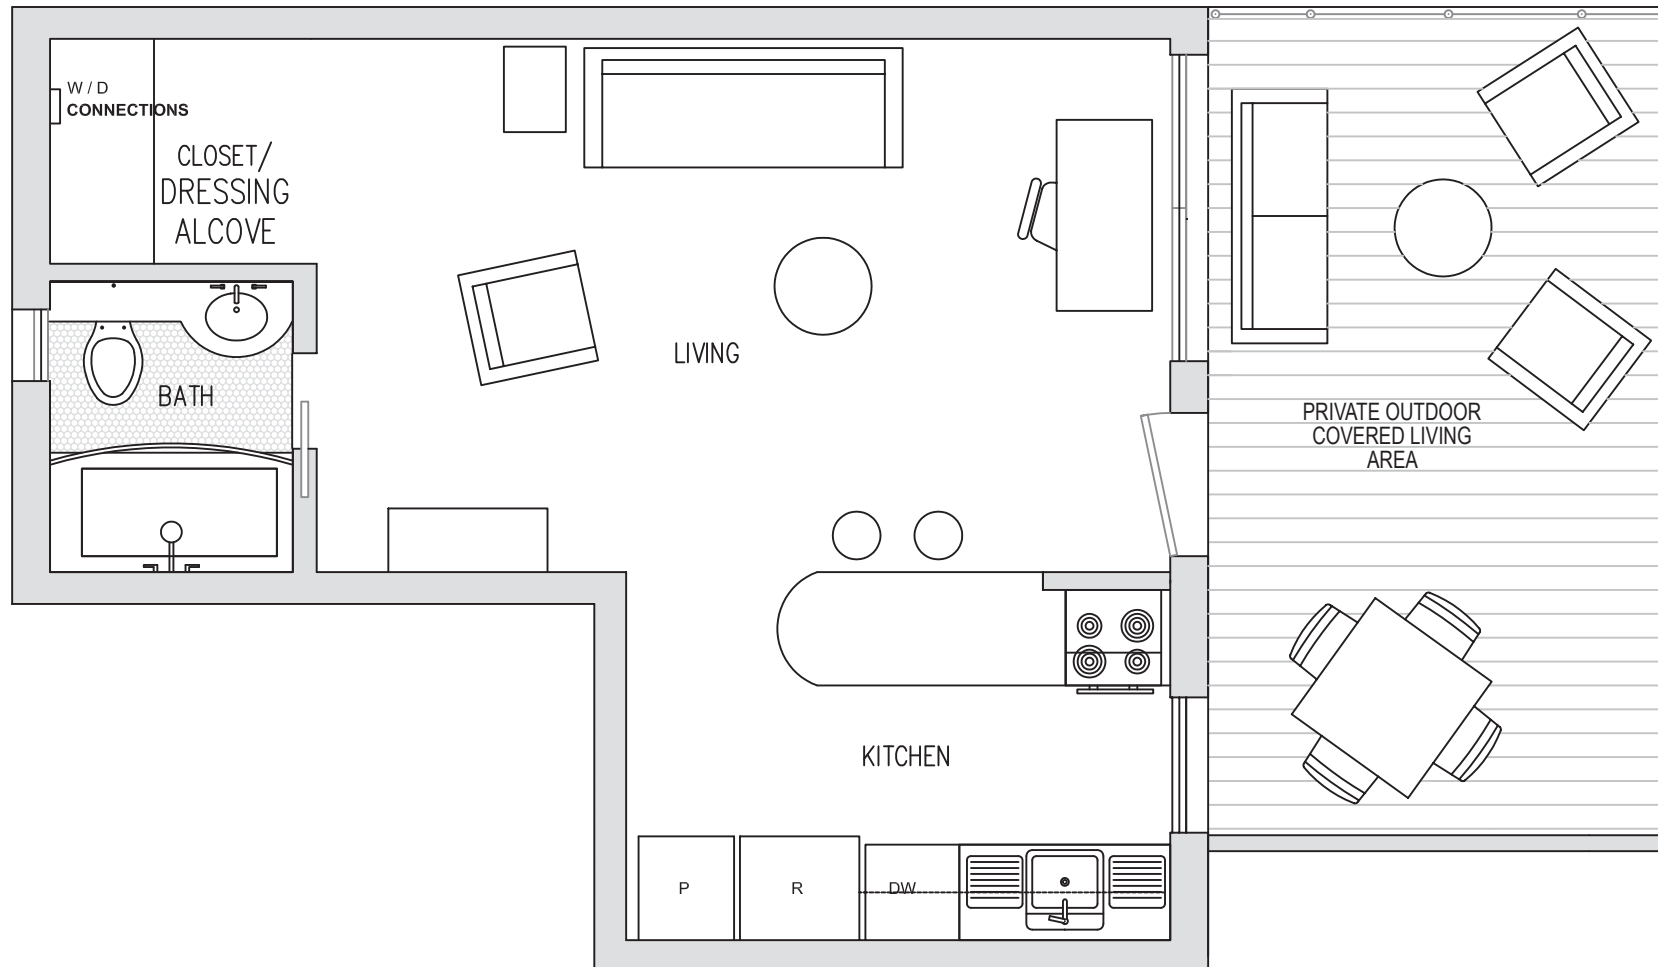

Castle Hill Terrace

One Bedroom Plan C Units 6, 8, 10 & 12

512.740.4536
info@austinterraces.com
www.austinterraces.com

Think *Hip*
Think *Urbane*
Think *Terrace*

- Private, Covered Outdoor Living Areas
- Incredible Central Location
- Downtown Views
- Beautiful Courtyard
- Remarkable Landscaping With Mature Trees