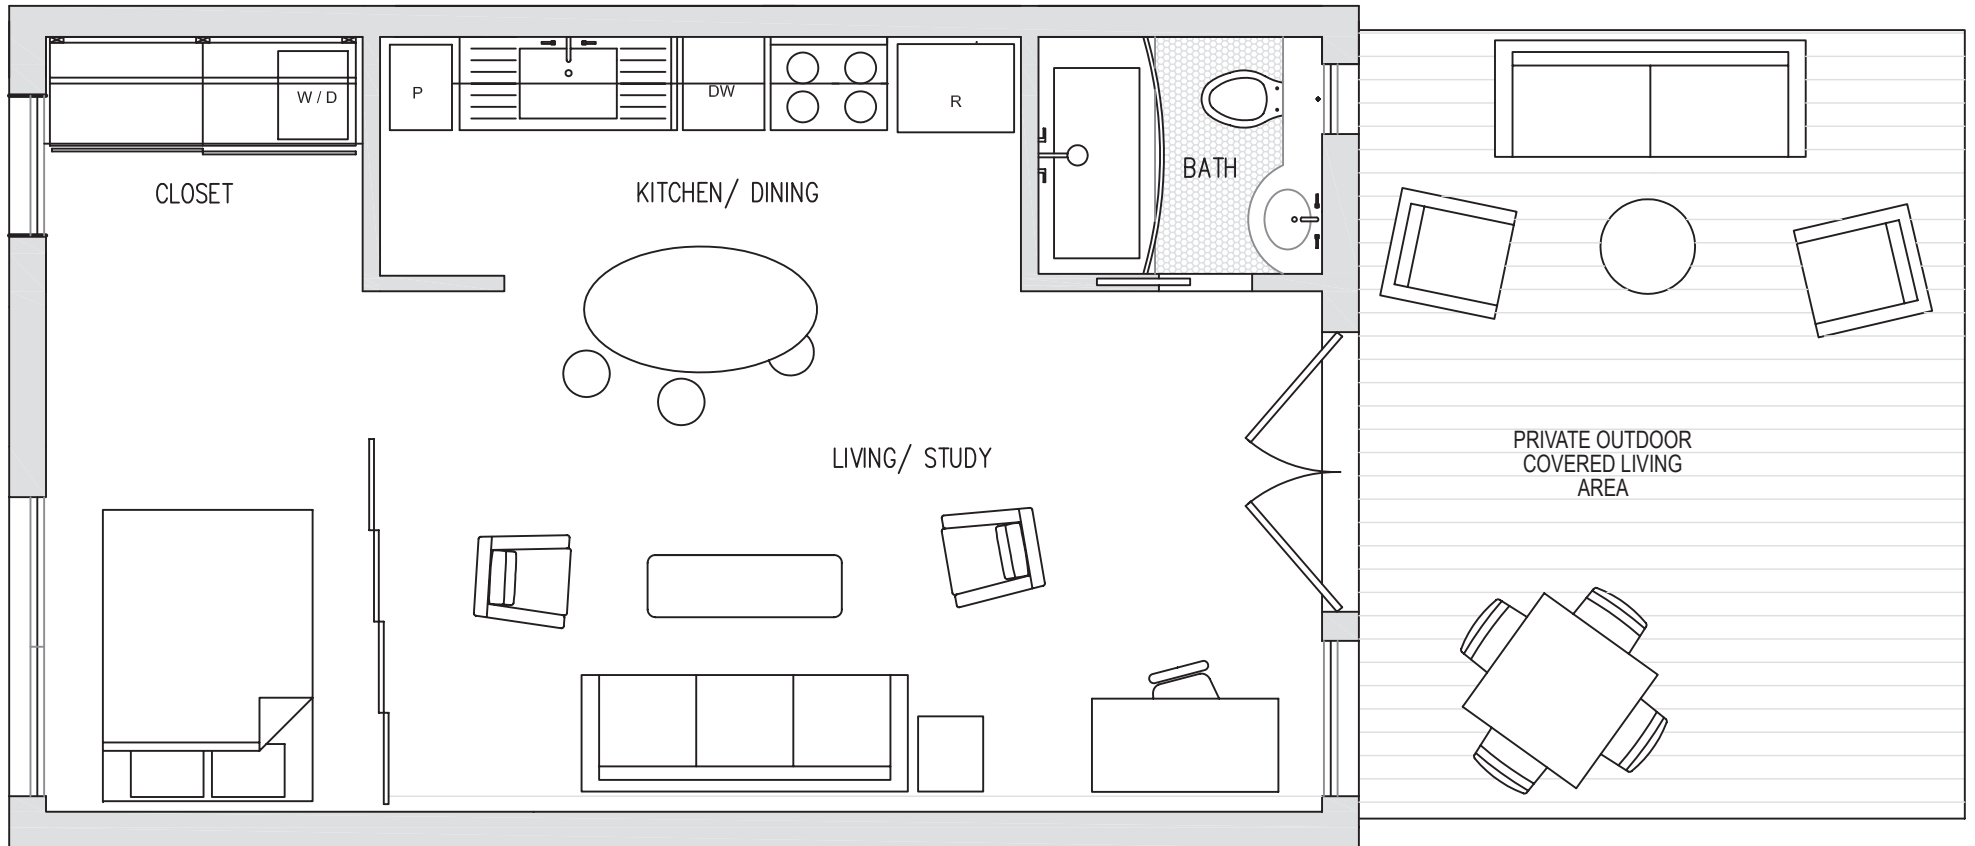

Castle Hill Terrace

One Bedroom Plan A Units 1, 2, 3 & 4

512.740.4536

info@austinterraces.com

www.austinterraces.com

Think *Hip*
Think *Urbane*
Think *Terrace*

- Private, Covered Outdoor Living Areas
- Incredible Central Location
- Downtown Views
- Beautiful Courtyard
- Remarkable Landscaping With Mature Trees

- Stylish Lighting
- Modern Fixtures
- W/D Connections
- Hardwood Floors
- Stainless Appliances

Castle Hill Terrace

One Bedroom Plan B Units 5, 7, 9 & 11

512.740.4536

info@austinterraces.com

www.austinterraces.com