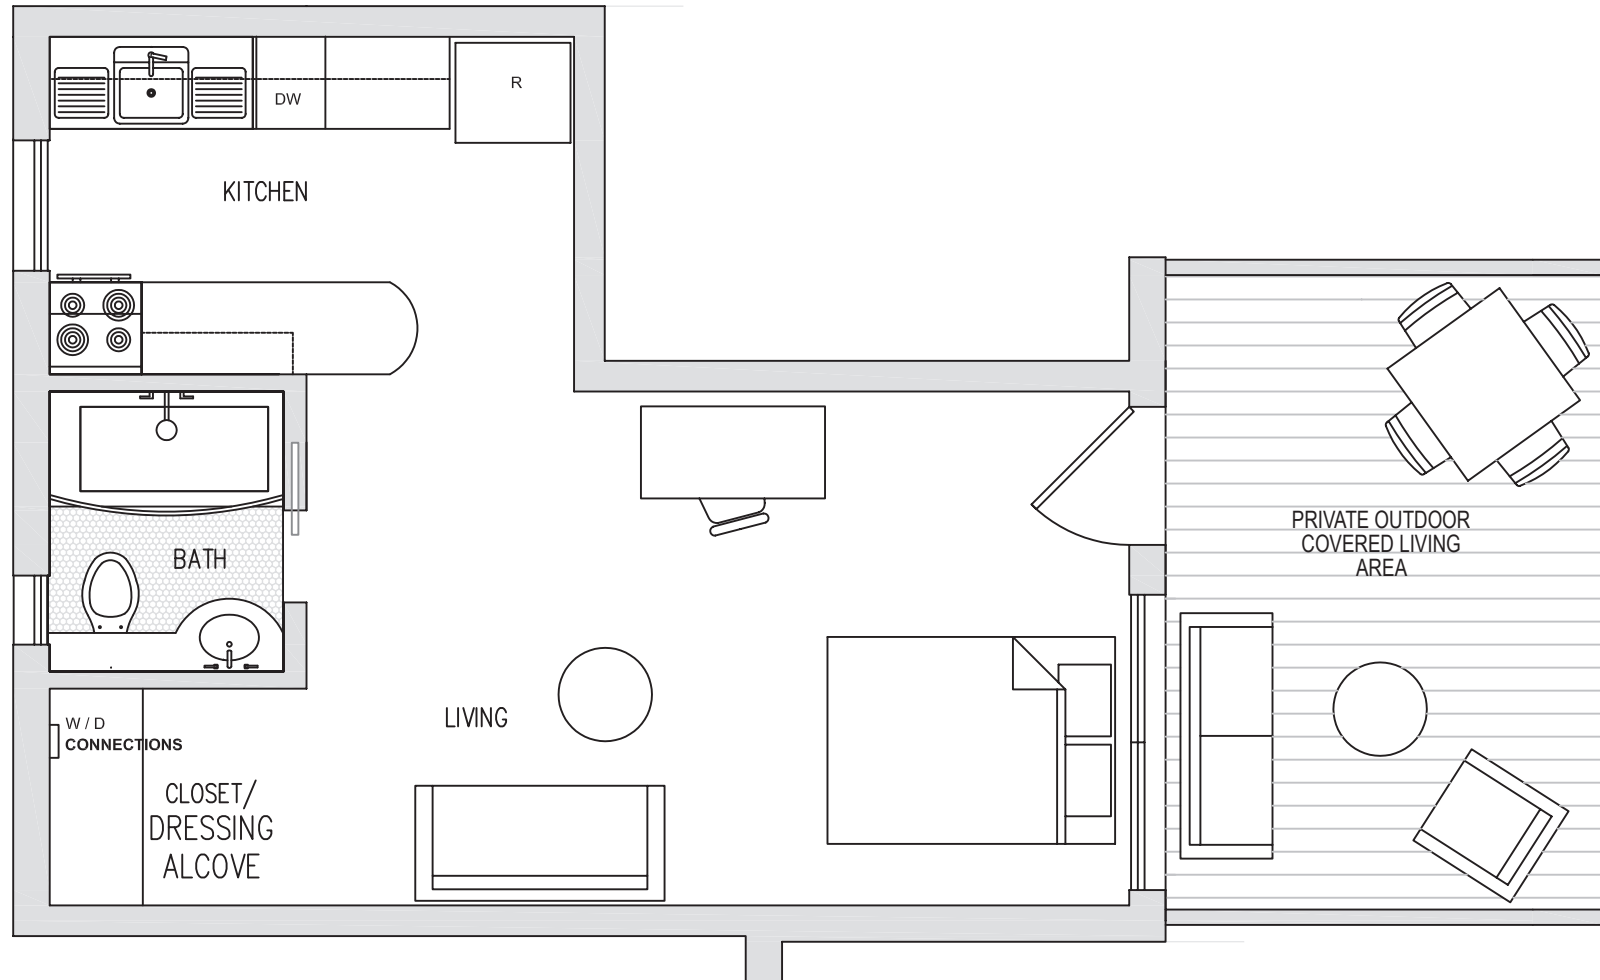

- Stylish Lighting
- Modern Fixtures
- W/D Connections
- Hardwood Floors
- Stainless Appliances

Castle Hill Terrace

One Bedroom Plan B Units 5, 7, 9 & 11

512.740.4536

info@austinterraces.com

www.austinterraces.com