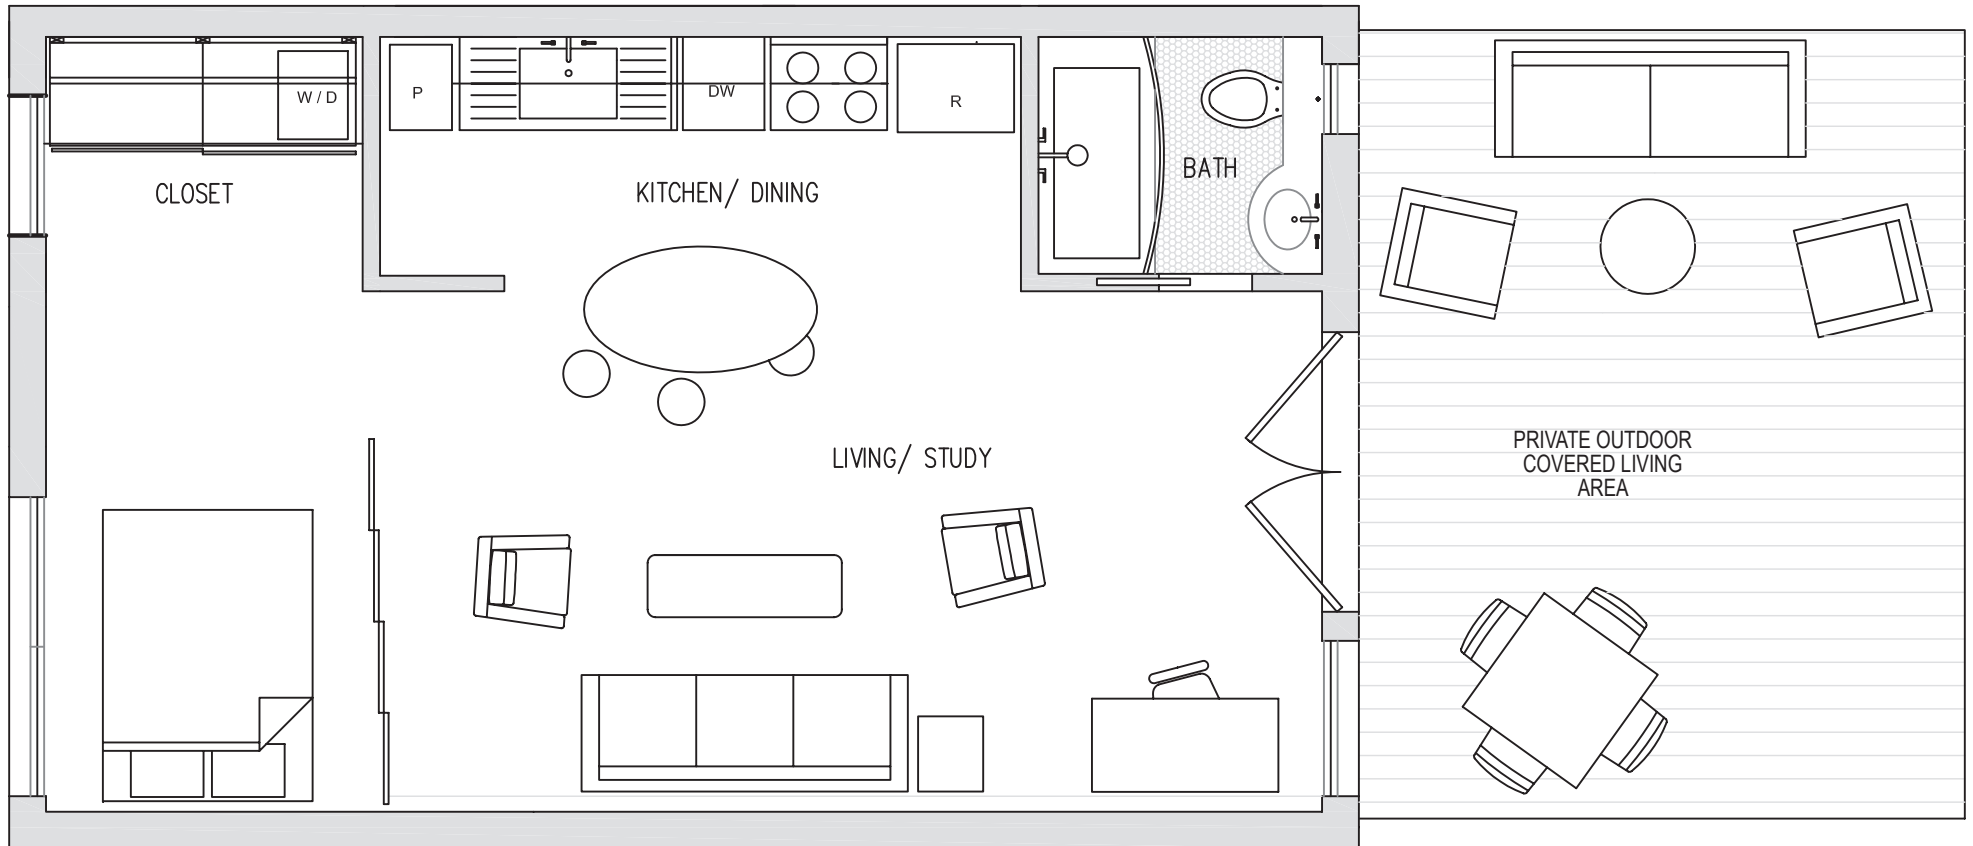

Castle Hill Terrace

One Bedroom Plan A Units 1, 2, 3 & 4

512.740.4536

info@austinterraces.com

www.austinterraces.com

Think *Hip*
Think *Urbane*
Think *Terrace*

- Private, Covered Outdoor Living Areas
- Incredible Central Location
- Downtown Views
- Beautiful Courtyard
- Remarkable Landscaping With Mature Trees