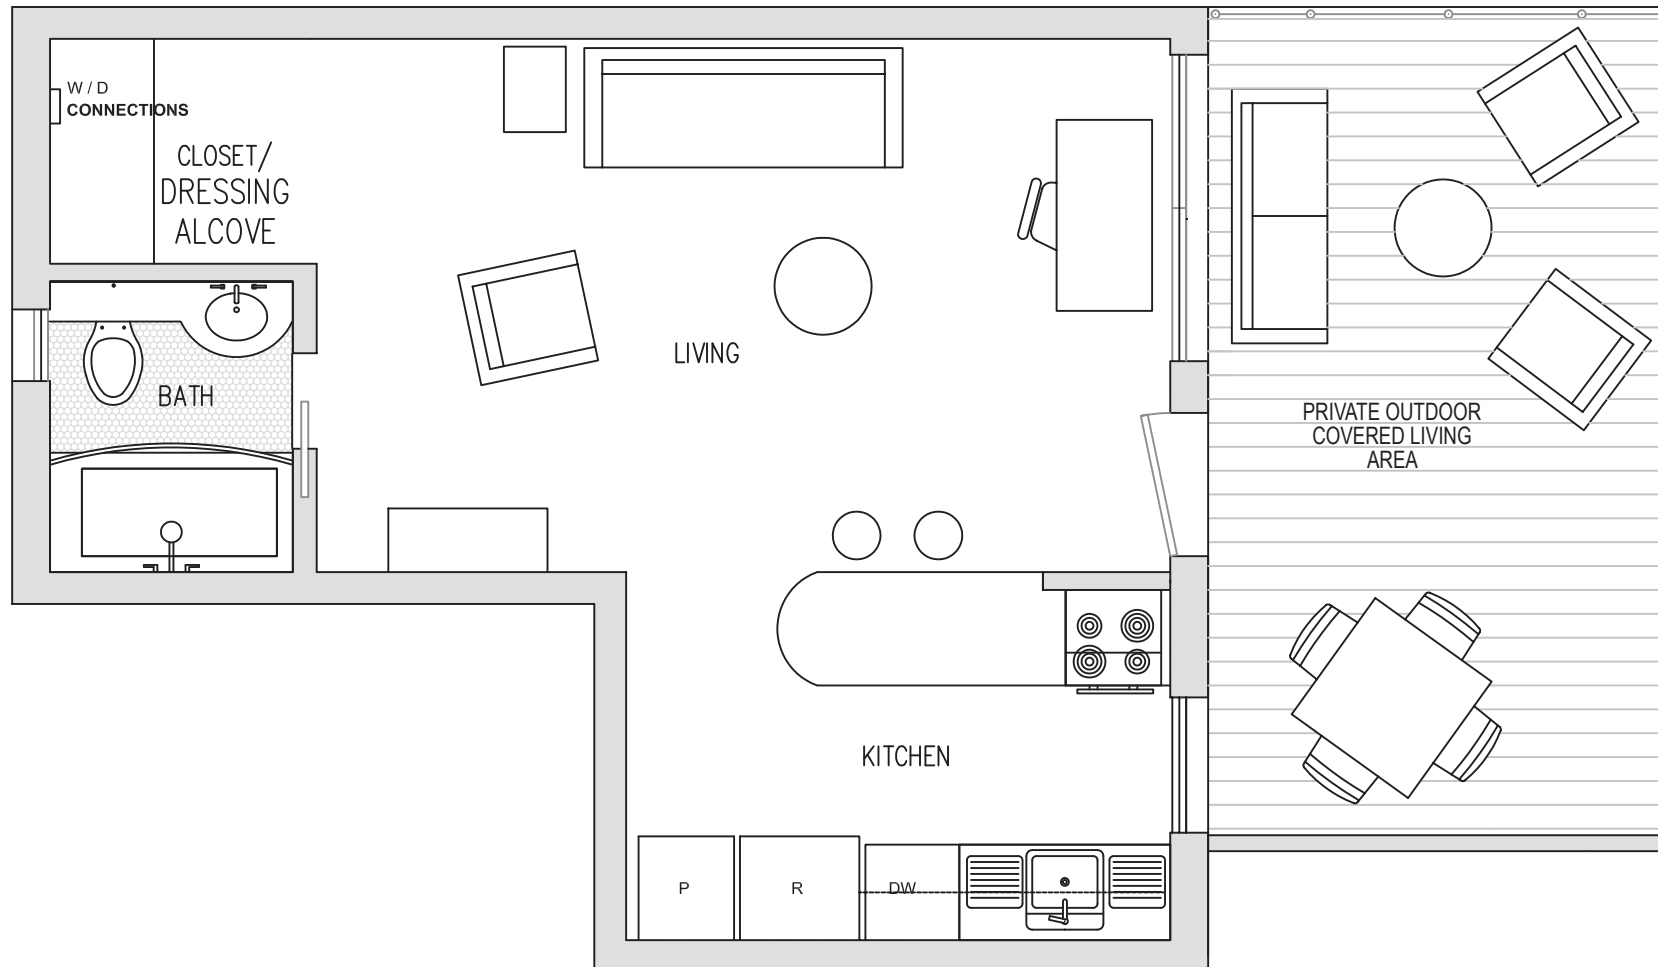

Castle Hill Terrace

One Bedroom Plan C Units 6, 8, 10 & 12

512.740.4536

info@austinterraces.com

www.austinterraces.com

Think *Hip*
Think *Urbane*
Think *Terrace*

- Private, Covered Outdoor Living Areas
- Incredible Central Location
- Downtown Views
- Beautiful Courtyard
- Remarkable Landscaping With Mature Trees